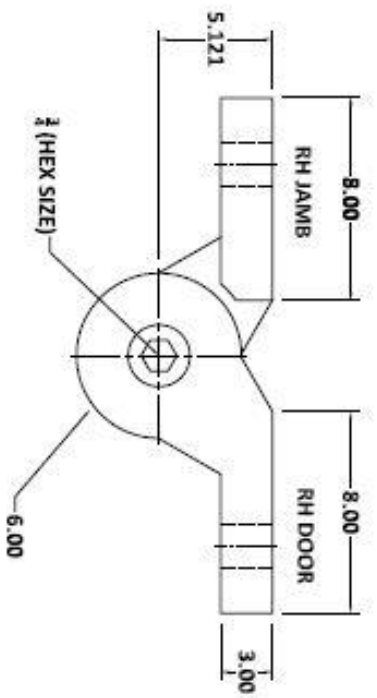

# W300HD-RH HOLES

1.531 DIA. (TYP 8)

(DO NOT SCALE DRAWING)