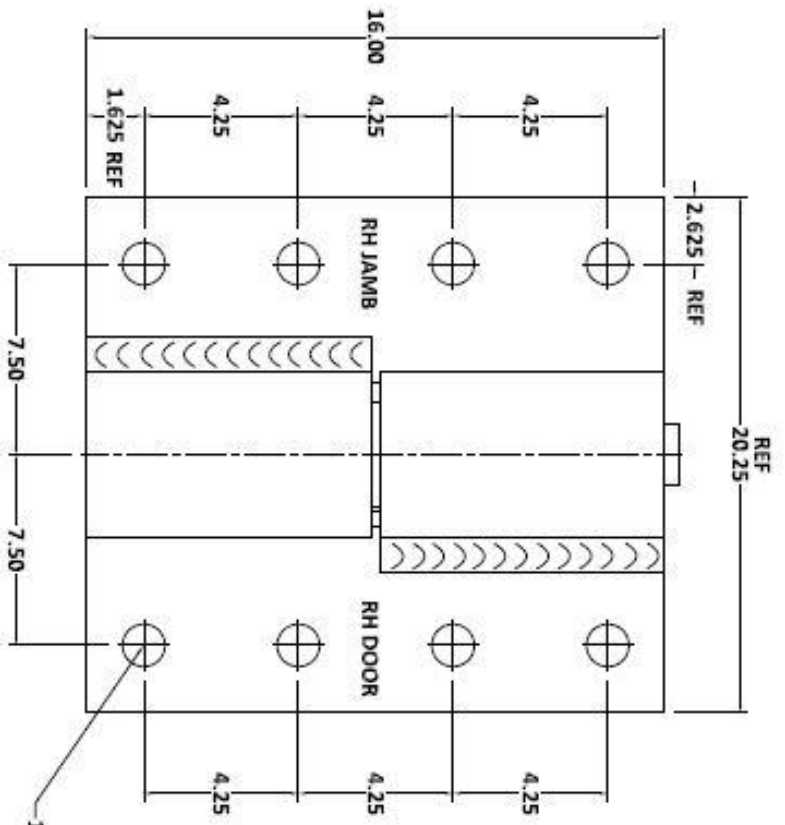

# W300HD-RH HOLES

1.531 DIA. (TYP 8)

(DO NOT SCALE DRAWING)